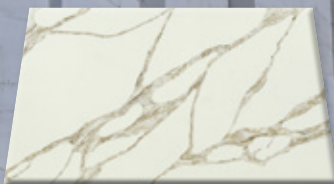

VENA ORO

J2 J3