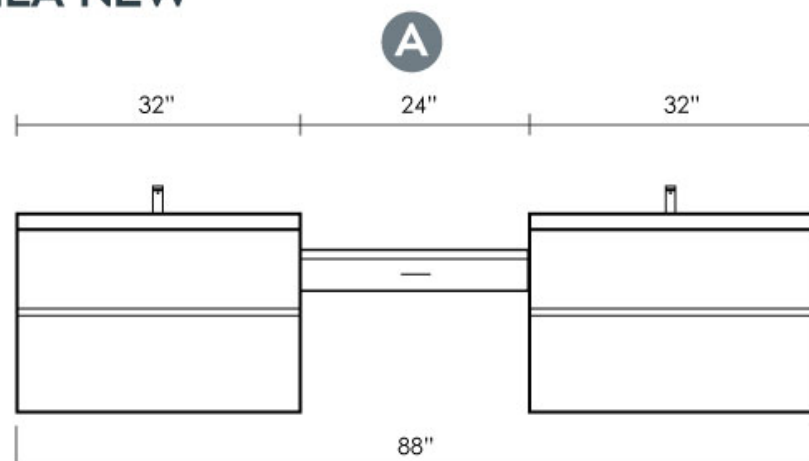

VILA NEW 3 MODULES

PROSEIN

VILA NEW

AVAILABLE 72" / 88"