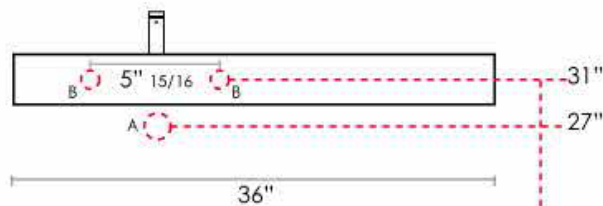

FRONT VIEW

Finish Floor

Standard Waste Pipe (A)
Water Connection (B)