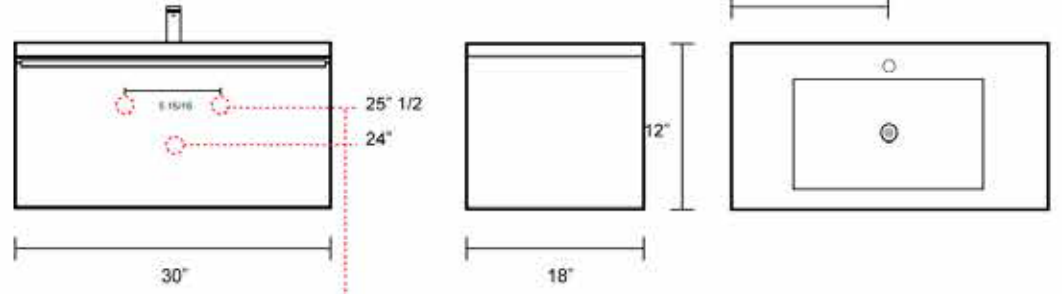

## SIDE VIEW

Finish Floor

Standard Waste Pipe (A)  
Water Connection (B)

SUSAN

SUSAN PROSEIN

FRONT VIEW

SLIDE VIEW

TOP VIEW