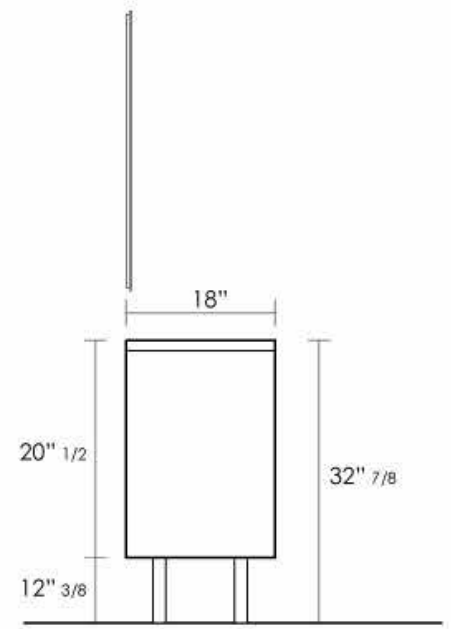

SANIBEL

SANIBEL PROSEIN

TOP VIEW

FRONT VIEW

SIDE VIEW

All cabinets require the support of a backing that measures 34" high by the width of the vanity.

Finish Floor

Standard Waste Pipe Water Connection (A) (B)

COLORS

Walnut

Reno

White