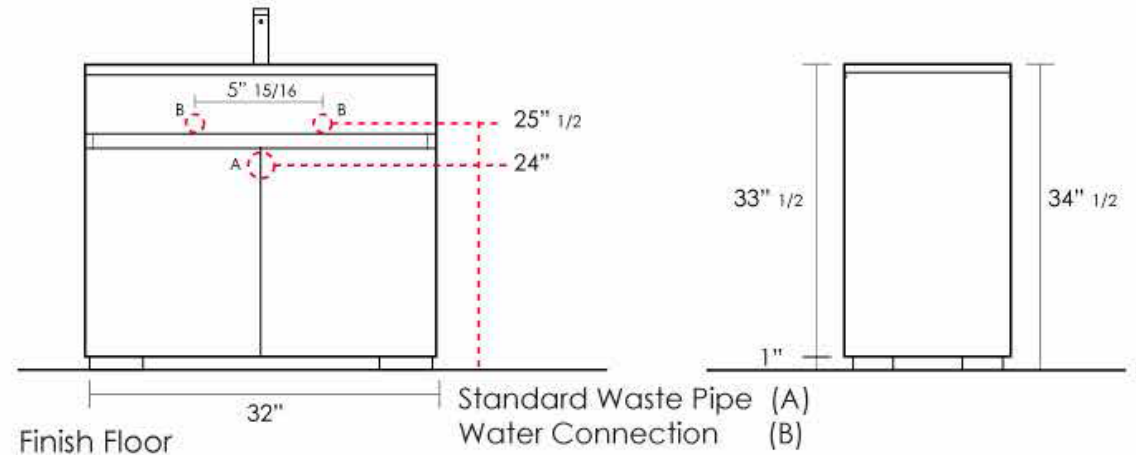

FRONT VIEW

SIDE VIEW

COLORS

All cabinets require the support of a backing that measures 34" high by the width of the vanity.