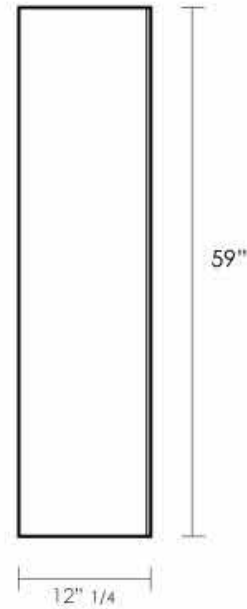

SUSAN PROSEIN

FRONT VIEW