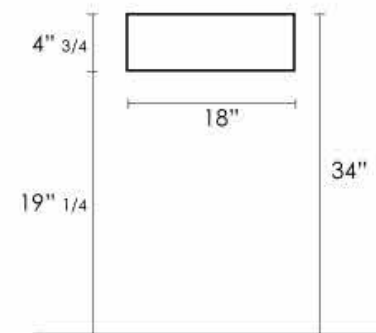

All cabinets require the support of a backing that measures 34" high by the width of the vanity.

Finish Floor

Standard Waste Pipe (A)
Water Connection (B)