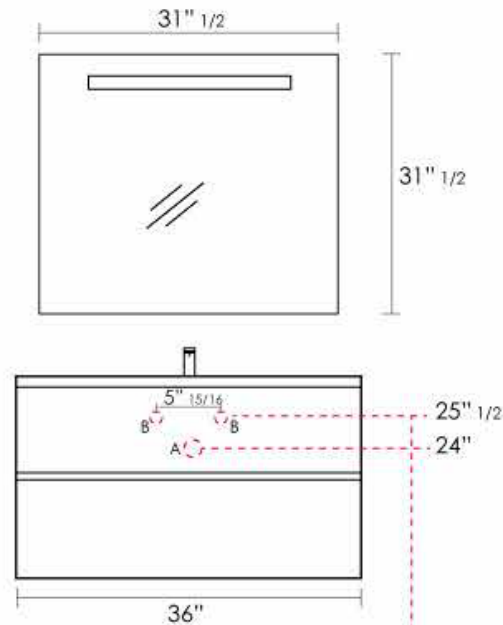

MANHATAN 36

COLORS

MANHATAN 36 PROSEIN

TOP VIEW

FRONT VIEW

SIDE VIEW

All cabinets require the support of a backing that measures 34" high by the width of the vanity.

Finish Floor

Standard Waste Pipe (A)
Water Connection (B)