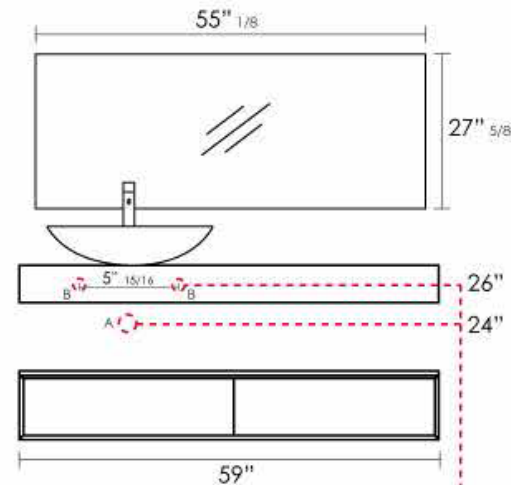

## STOCKHOLM 60

**PROSEIN**

**TOP VIEW**

All cabinets require the support of a backing that measures 34" high by the width of the vanity.

**FRONT VIEW**

**SIDE VIEW**

Finish Floor

Standard Waste Pipe (A)  
Water Connection (B)