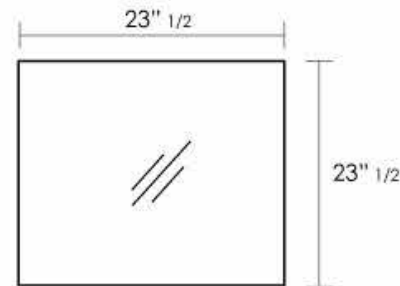

ONTARIO 24

COLORS

ONTARIO 24

PROSEIN

TOP VIEW

FRONT VIEW

SIDE VIEW

All cabinets require the support of a backing that measures 34" high by the width of the vanity.