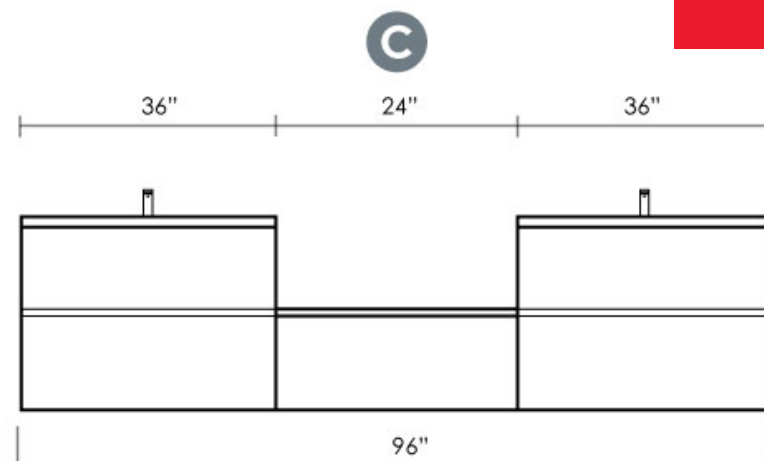

VILA NEW 3 MODULES

PROSEIN

VILA NEW

AVAILABLE 72" / 88"