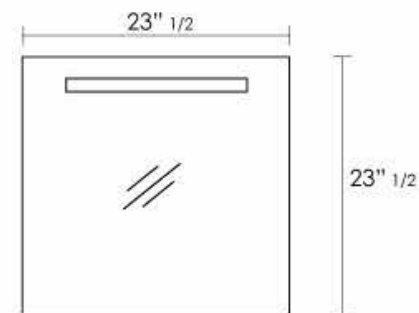

FRONT VIEW

Finish Floor

Standard Waste Pipe (A)
Water Connection (B)