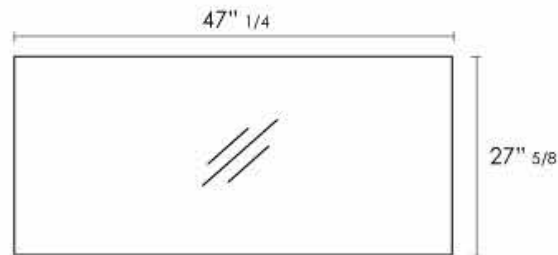

FRONT VIEW

Finish Floor

Standard Waste Pipe (A)
Water Connection (B)