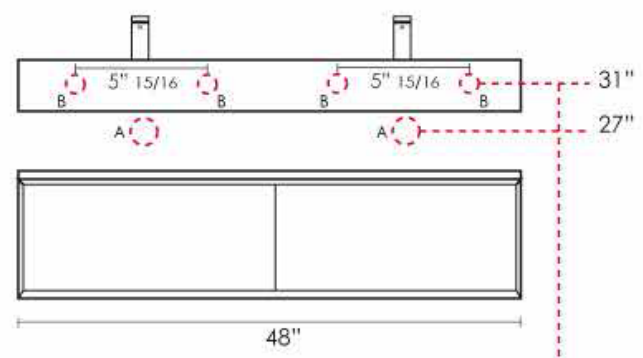

LUXOR 48 DOUBLE

LUXOR 48 DOUBLE

PROSEIN

TOP VIEW

FRONT VIEW

SIDE VIEW

Finish Floor   Standard Waste Pipe (A)
Water Connection (B)

All cabinets require the support of a backing that measures 34" high by the width of the vanity.

COLORS