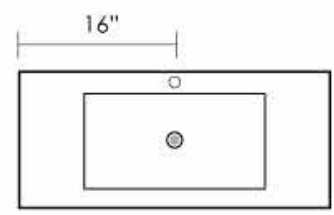

SANIBEL PROSEIN

TOP VIEW