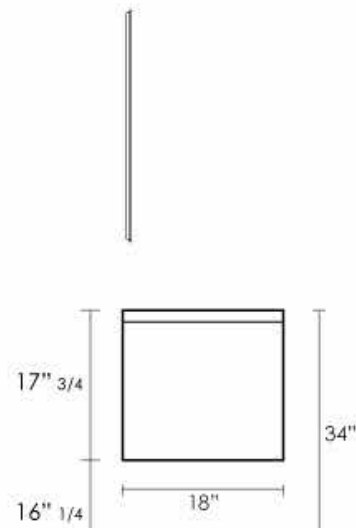

SIDE VIEW

All cabinets require the support of a backing that measures 34" high by the width of the vanity.

Finish Floor

Standard Waste Pipe (A)
Water Connection (B)