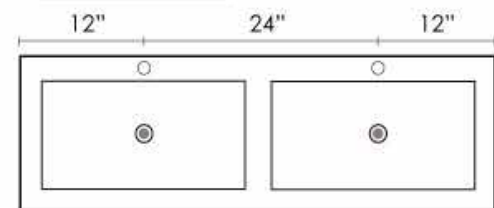

LUXOR 48 DOUBLE

LUXOR 48 DOUBLE

PROSEIN

TOP VIEW

FRONT VIEW

SIDE VIEW

Finish Floor   Standard Waste Pipe (A)
Water Connection (B)

All cabinets require the support of a backing that measures 34" high by the width of the vanity.

COLORS