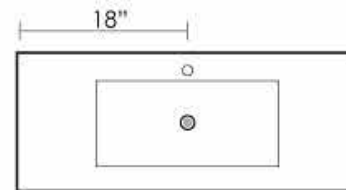

VILA NEW 36 PROSEIN

TOP VIEW