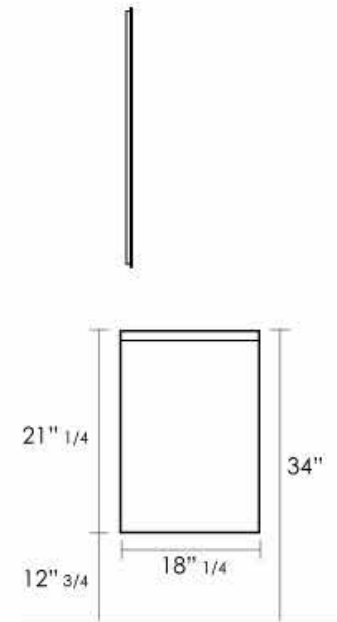

SIDE VIEW

All cabinets require the support of a backing that measures 34" high by the width of the vanity.

Finish Floor

Standard Waste Pipe (A)
Water Connection (B)