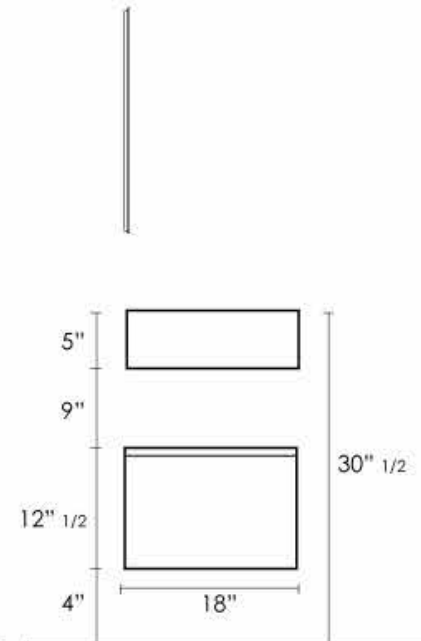

YASMIN 30

YASMIN 30 PROSEIN

TOP VIEW

FRONT VIEW

SIDE VIEW

All cabinets require the support of a backing that measures 34" high by the width of the vanity.

Finish Floor
Standard Waste Pipe (A)
Water Connection (B)

COLORS