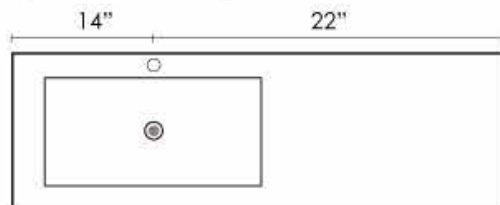

MARSELLA 36

COLORS

MARSELLA 36

PROSEIN

TOP VIEW