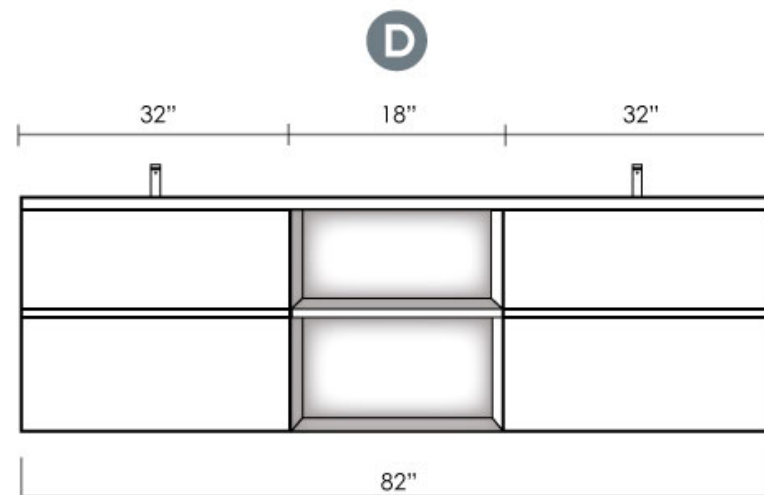

AVAILABLE 66" / 90"