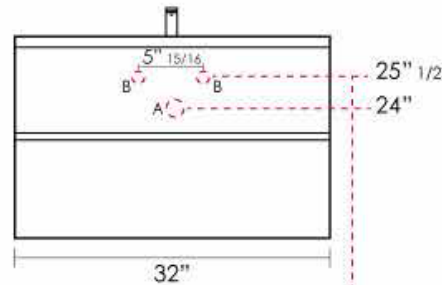

VILA NEW 32

VILA NEW 32 PROSEIN

TOP VIEW

FRONT VIEW

SIDE VIEW

All cabinets require the support of a backing that measures 34" high by the width of the vanity.

COLORS

Finish Floor

Standard Waste Pipe (A)
Water Connection (B)