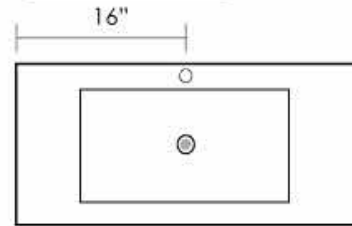

ONTARIO 32

ONTARIO 32

PROSEIN

TOP VIEW

FRONT VIEW

SIDE VIEW

COLORS

All cabinets require the support of a backing that measures 34" high by the width of the vanity.