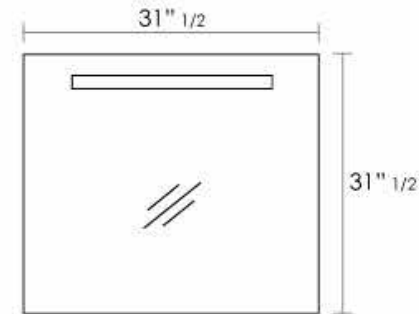

VILA NEW 32

VILA NEW 32 PROSEIN

TOP VIEW

FRONT VIEW

SIDE VIEW

All cabinets require the support of a backing that measures 34" high by the width of the vanity.

COLORS

Finish Floor

Standard Waste Pipe (A)
Water Connection (B)