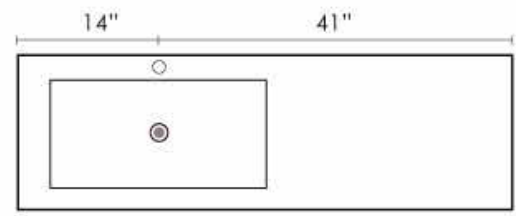

LUXOR 55

COLORS

LUXOR 55 SINGLE SINK

PROSEIN

TOP VIEW

FRONT VIEW

SIDE VIEW

All cabinets require the support of a backing that measures 34" high by the width of the vanity.

Finish Floor   Standard Waste Pipe (A)
Water Connection (B)