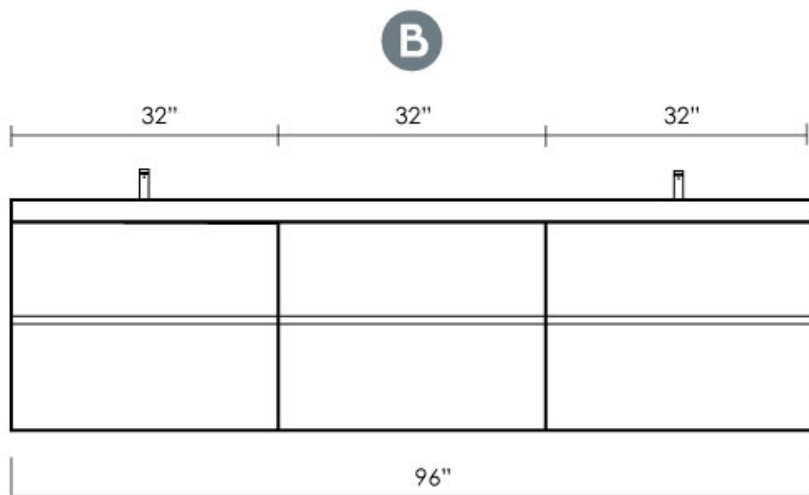

AVAILABLE 72" / 108"