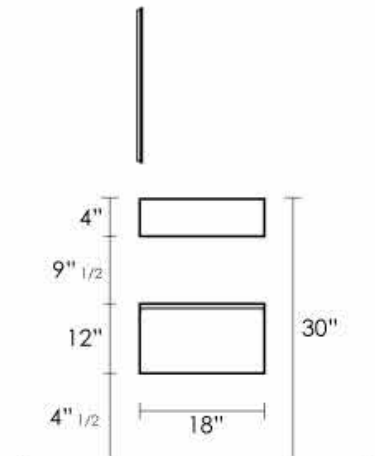

## STOCKHOLM 60

**PROSEIN**

**TOP VIEW**

All cabinets require the support of a backing that measures 34" high by the width of the vanity.

**FRONT VIEW**

**SIDE VIEW**

Finish Floor

Standard Waste Pipe (A)  
Water Connection (B)