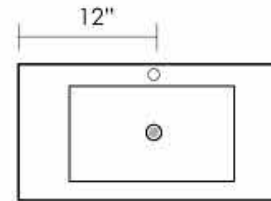

ONTARIO 24

COLORS

ONTARIO 24

PROSEIN

TOP VIEW

FRONT VIEW

SIDE VIEW

All cabinets require the support of a backing that measures 34" high by the width of the vanity.