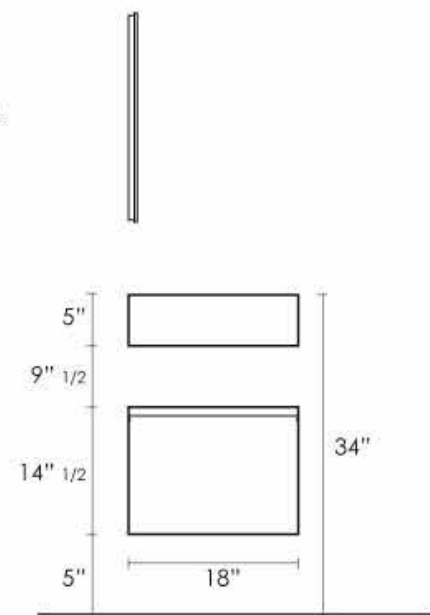

LUXOR 48 DOUBLE

LUXOR 48 DOUBLE

PROSEIN

TOP VIEW

FRONT VIEW

SIDE VIEW

Finish Floor   Standard Waste Pipe (A)
Water Connection (B)

All cabinets require the support of a backing that measures 34" high by the width of the vanity.

COLORS