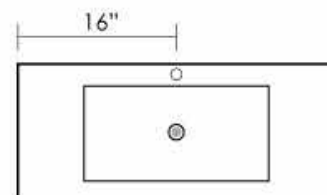

REGGIO 32 PROSEIN

TOP VIEW