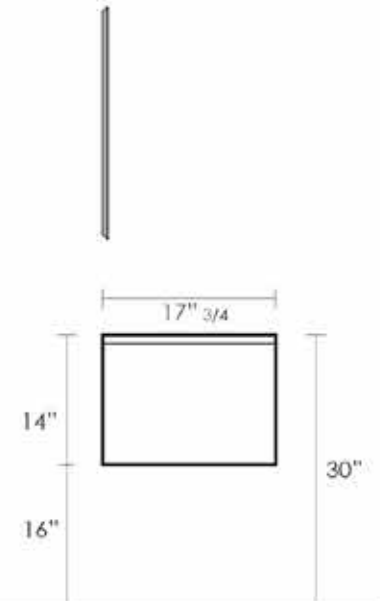

SIDE VIEW

Finish Floor

Standard Waste Pipe (A)
Water Connection (B)