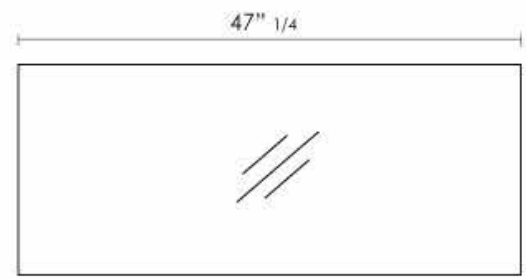

LUXOR 48 DOUBLE

LUXOR 48 DOUBLE

PROSEIN

TOP VIEW

FRONT VIEW

SIDE VIEW

Finish Floor   Standard Waste Pipe (A)
Water Connection (B)

All cabinets require the support of a backing that measures 34" high by the width of the vanity.

COLORS