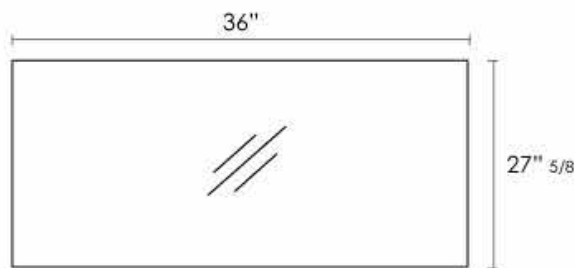

FRONT VIEW

Finish Floor

Standard Waste Pipe (A)
Water Connection (B)