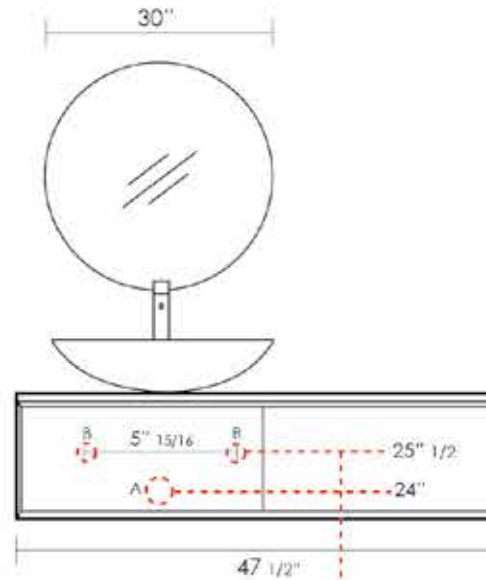

TROPICAL 48

COLORS

TROPICAL 48 PROSEIN

TOP VIEW

All cabinets require the support of a backing that measures 34" high by the width of the vanity.

FRONT VIEW

SIDE VIEW

Finish Floor

Standard Waste Pipe (A)
Water Connection (B)