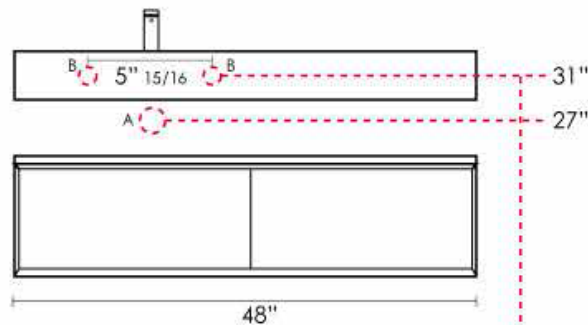

FRONT VIEW

Finish Floor

Standard Waste Pipe (A)
Water Connection (B)