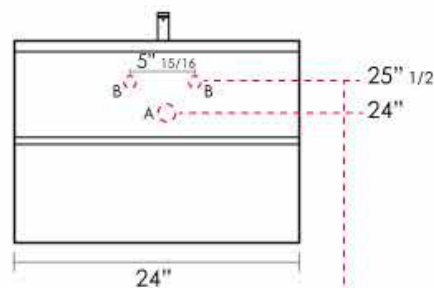

FRONT VIEW

Finish Floor

Standard Waste Pipe (A)
Water Connection (B)