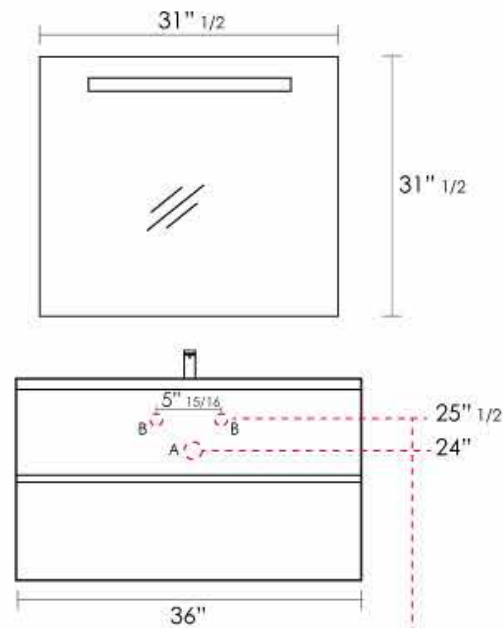

VILA NEW 36

COLORS

VILA NEW 36 PROSEIN

TOP VIEW

FRONT VIEW

SIDE VIEW

All cabinets require the support of a backing that measures 34" high by the width of the vanity.

Finish Floor

Standard Waste Pipe (A)
Water Connection (B)