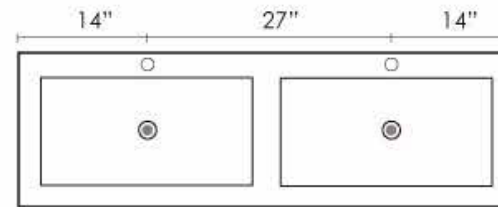

LUXOR 55 DOUBLE

COLORS

LUXOR 55 DOUBLE

PROSEIN

TOP VIEW

FRONT VIEW

Finish Floor

Standard Waste Pipe (A)
Water Connection (B)

SIDE VIEW

All cabinets require the support of a backing that measures 34" high by the width of the vanity.