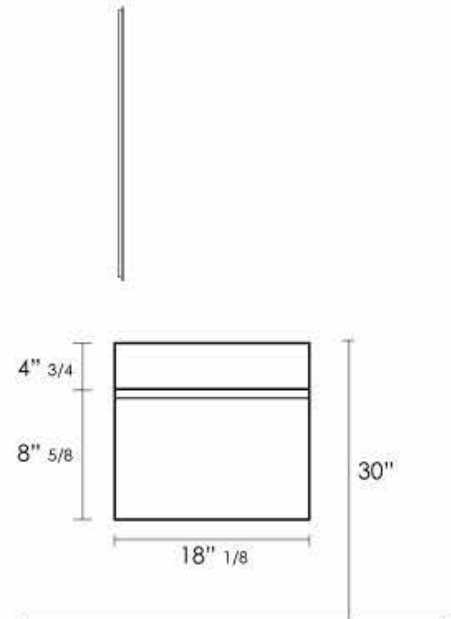

Finish Floor

Standard Waste Pipe (A)
Water Connection (B)