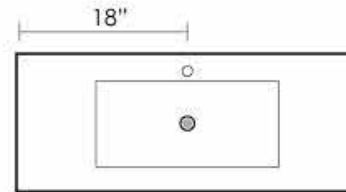

MANHATAN 36 PROSEIN

TOP VIEW