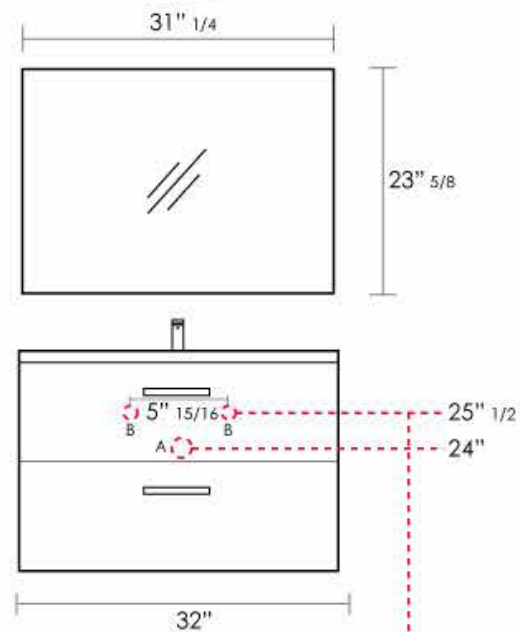

REGGIO 32

REGGIO 32 PROSEIN

TOP VIEW

FRONT VIEW

SIDE VIEW

All cabinets require the support of a backing that measures 34" high by the width of the vanity.

COLORS

Finish Floor

Standard Waste Pipe (A)
Water Connection (B)