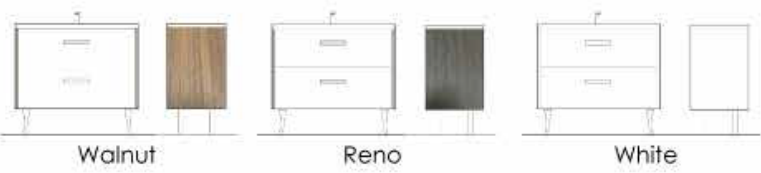

SANIBEL

SANIBEL PROSEIN

TOP VIEW

FRONT VIEW

SIDE VIEW

All cabinets require the support of a backing that measures 34" high by the width of the vanity.

Finish Floor

Standard Waste Pipe Water Connection (A) (B)

COLORS

Walnut

Reno

White