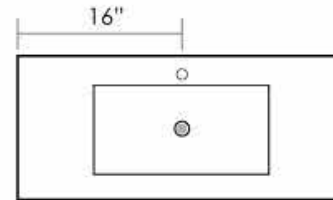

EUROPA 32

EUROPA 32 PROSEIN

TOP VIEW

FRONT VIEW

SIDE VIEW

All cabinets require the support of a backing that measures 34" high by the width of the vanity.

Finish Floor
Standard Waste Pipe (A)
Water Connection (B)

COLORS