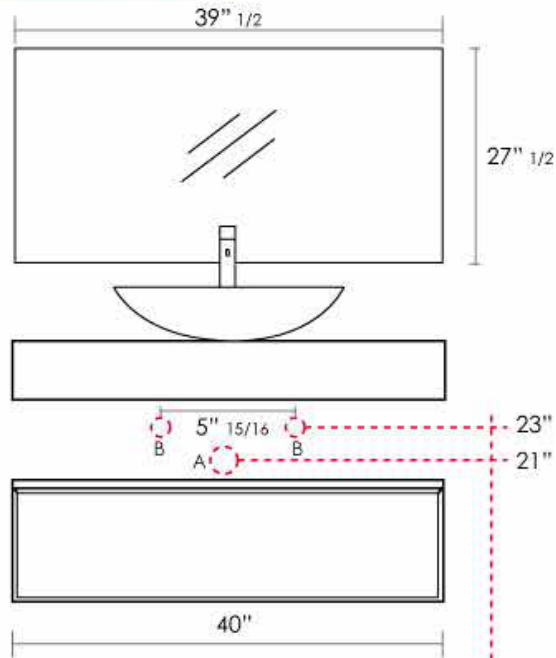

YASMIN 40

YASMIN 40 PROSEIN

TOP VIEW

All cabinets require the support of a backing that measures 34" high by the width of the vanity.

FRONT VIEW

SIDE VIEW

Finish Floor
Standard Waste Pipe (A)
Water Connection (B)

COLORS

Roble Canyon

Halifax

Tabacco

Pino Jackson