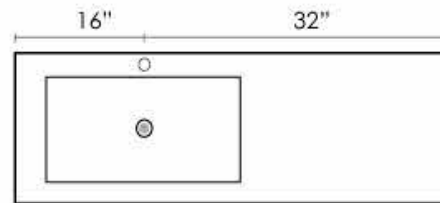

LUXOR 48

COLORS

LUXOR 48

SINGLE SINK

PROSEIN

TOP VIEW

FRONT VIEW

Finish Floor

Standard Waste Pipe (A)
Water Connection (B)

SIDE VIEW

All cabinets require the support of a backing that measures 34" high by the width of the vanity.