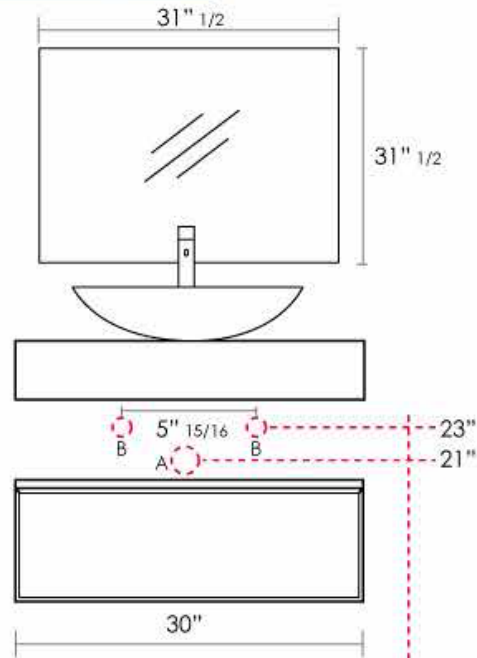

YASMIN 30

YASMIN 30 PROSEIN

TOP VIEW

FRONT VIEW

SIDE VIEW

All cabinets require the support of a backing that measures 34" high by the width of the vanity.

Finish Floor
Standard Waste Pipe (A)
Water Connection (B)

COLORS