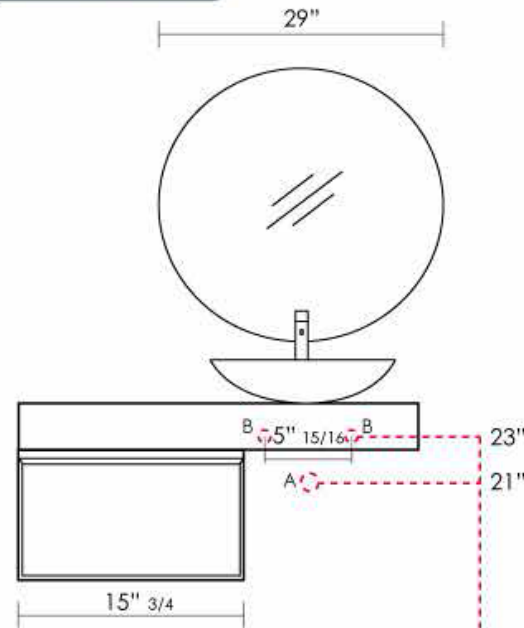

FRONT VIEW

SIDE VIEW