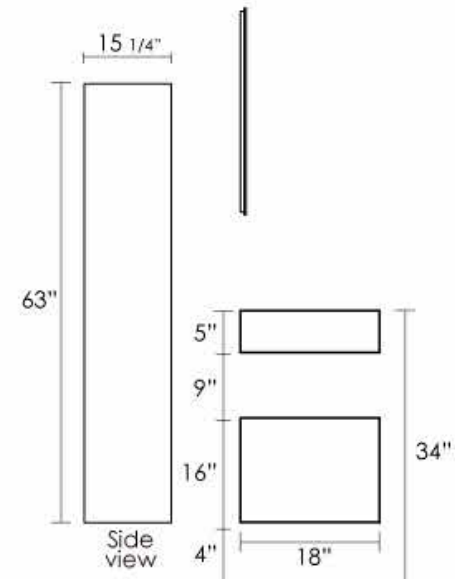

SIDE VIEW

Finish Floor

Standard Waste Pipe (A)
Water Connection (B)