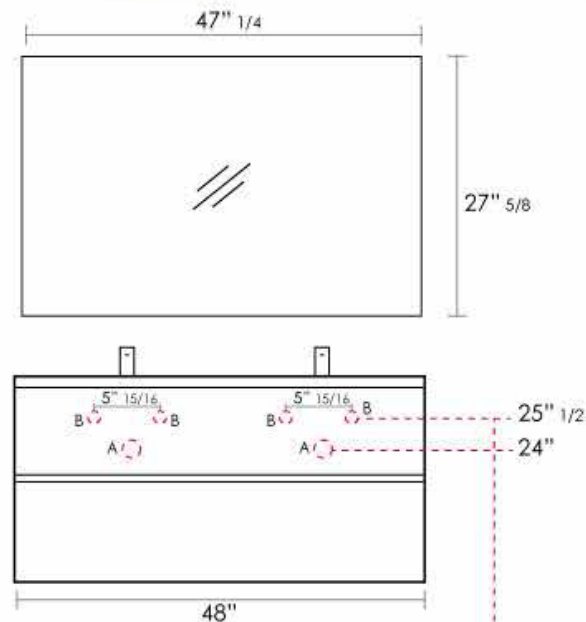

FRONT VIEW

SIDE VIEW