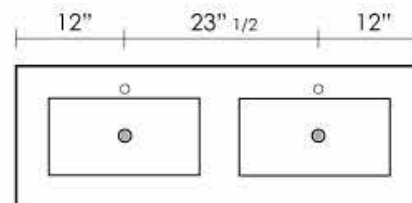

VILA NEW 48

COLORS

VILA NEW 48 PROSEIN

TOP VIEW