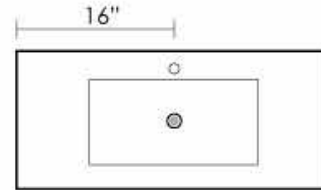

VILA NEW 32 PROSEIN

TOP VIEW