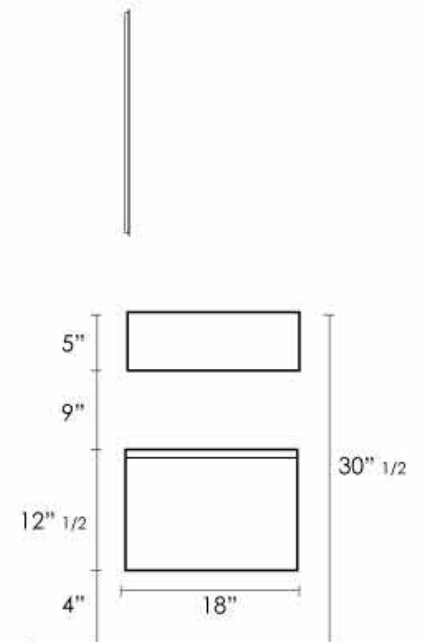

SIDE VIEW

Finish Floor
Standard Waste Pipe (A)
Water Connection (B)