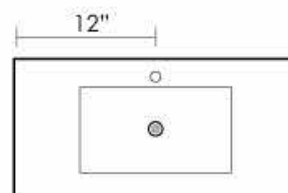

VILA NEW 24 PROSEIN

TOP VIEW