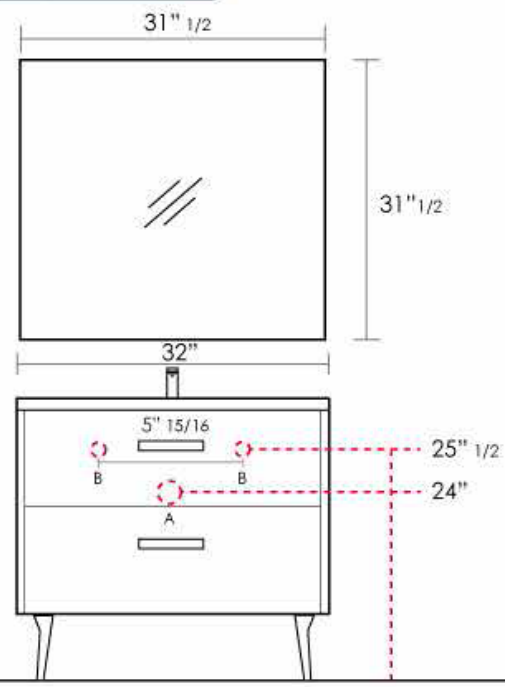

SANIBEL

SANIBEL PROSEIN

TOP VIEW

FRONT VIEW

SIDE VIEW

All cabinets require the support of a backing that measures 34" high by the width of the vanity.

Finish Floor

Standard Waste Pipe Water Connection (A) (B)

COLORS

Walnut

Reno

White